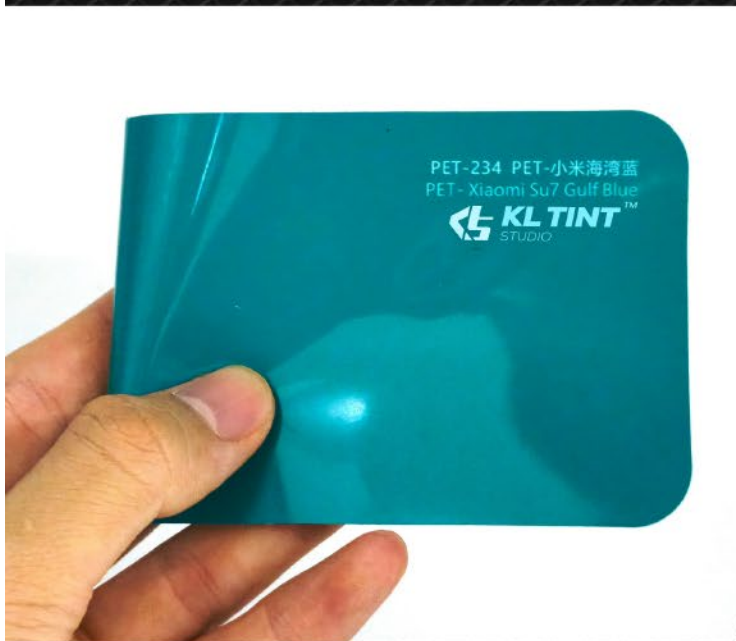

PET-234 PET-小米海湾蓝

PET-Xiaomi Su7 Gulf Blue